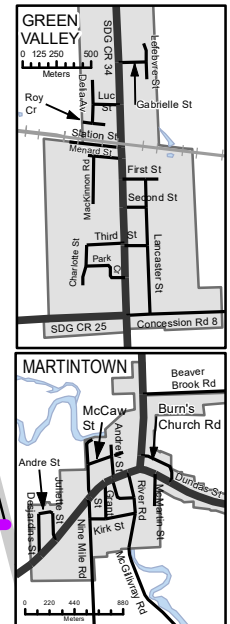

**2022
 Roadside Spraying**

Legend

- Roadside Spraying
- South Glengarry Boundary
- Settlement Boundary

1:140,000