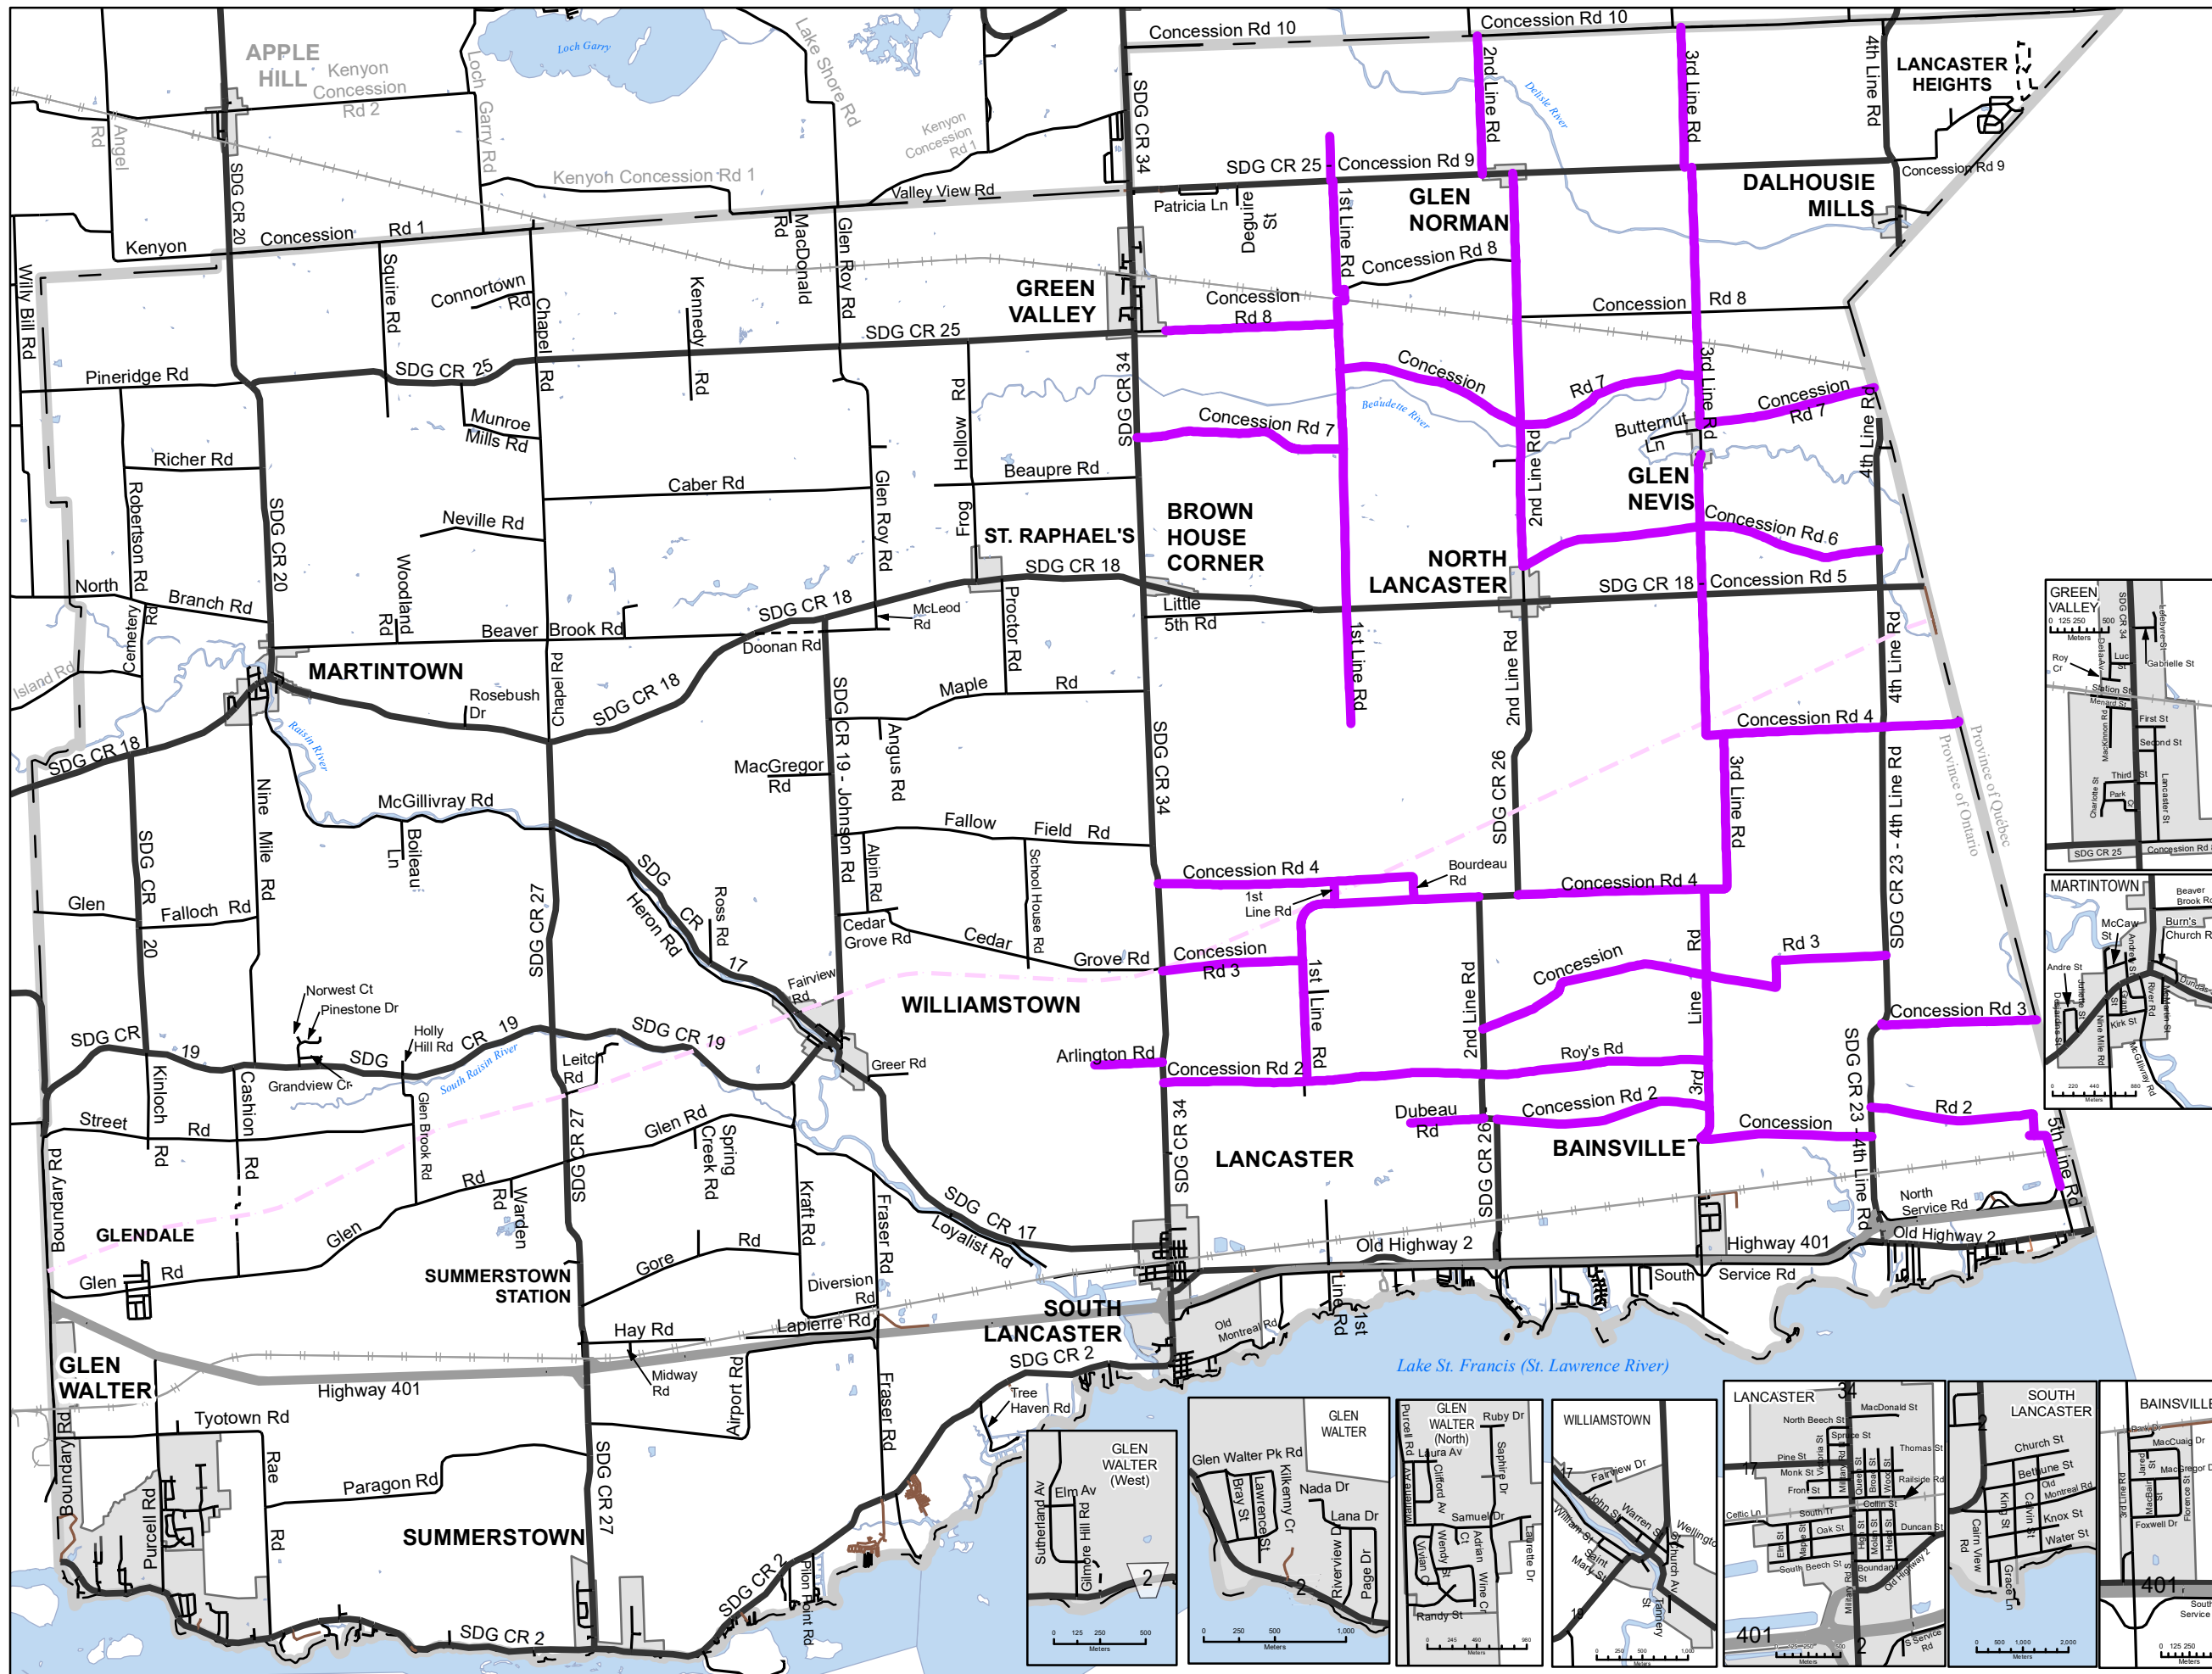

**2022
 Roadside Spraying**

Legend

- Roadside Spraying
- South Glengarry Boundary
- Settlement Boundary

1:140,000